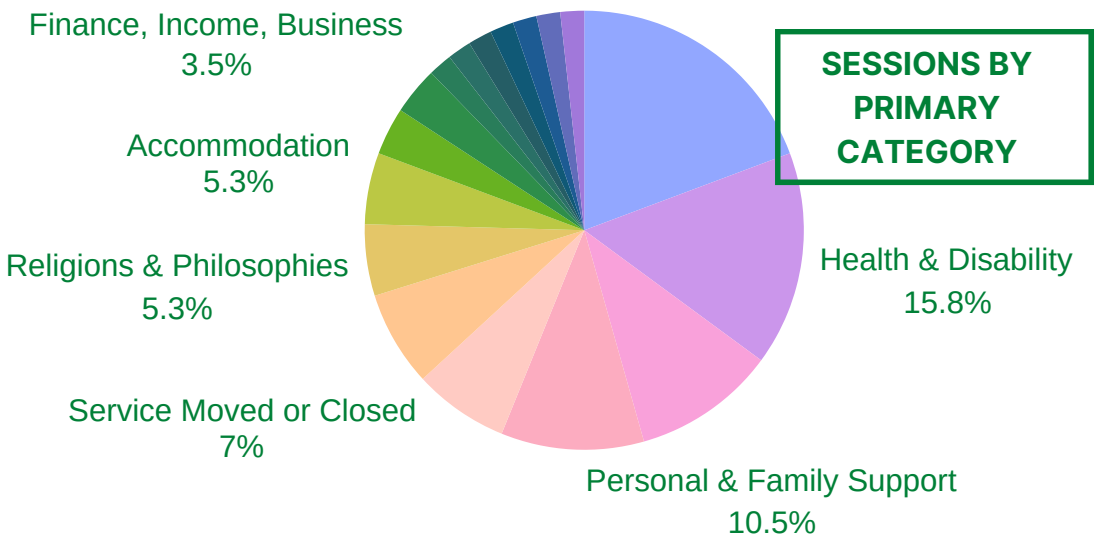

MOUNT GAMBIER

WHAT ARE OUR COMMUNITY NEEDS?

17,632 SESSIONS 1 JULY 2022 - 30 JUNE 2023

TOP 25 LANDING PAGES

SESSIONS BY PRIMARY CATEGORY

WHO ARE OUR USERS?