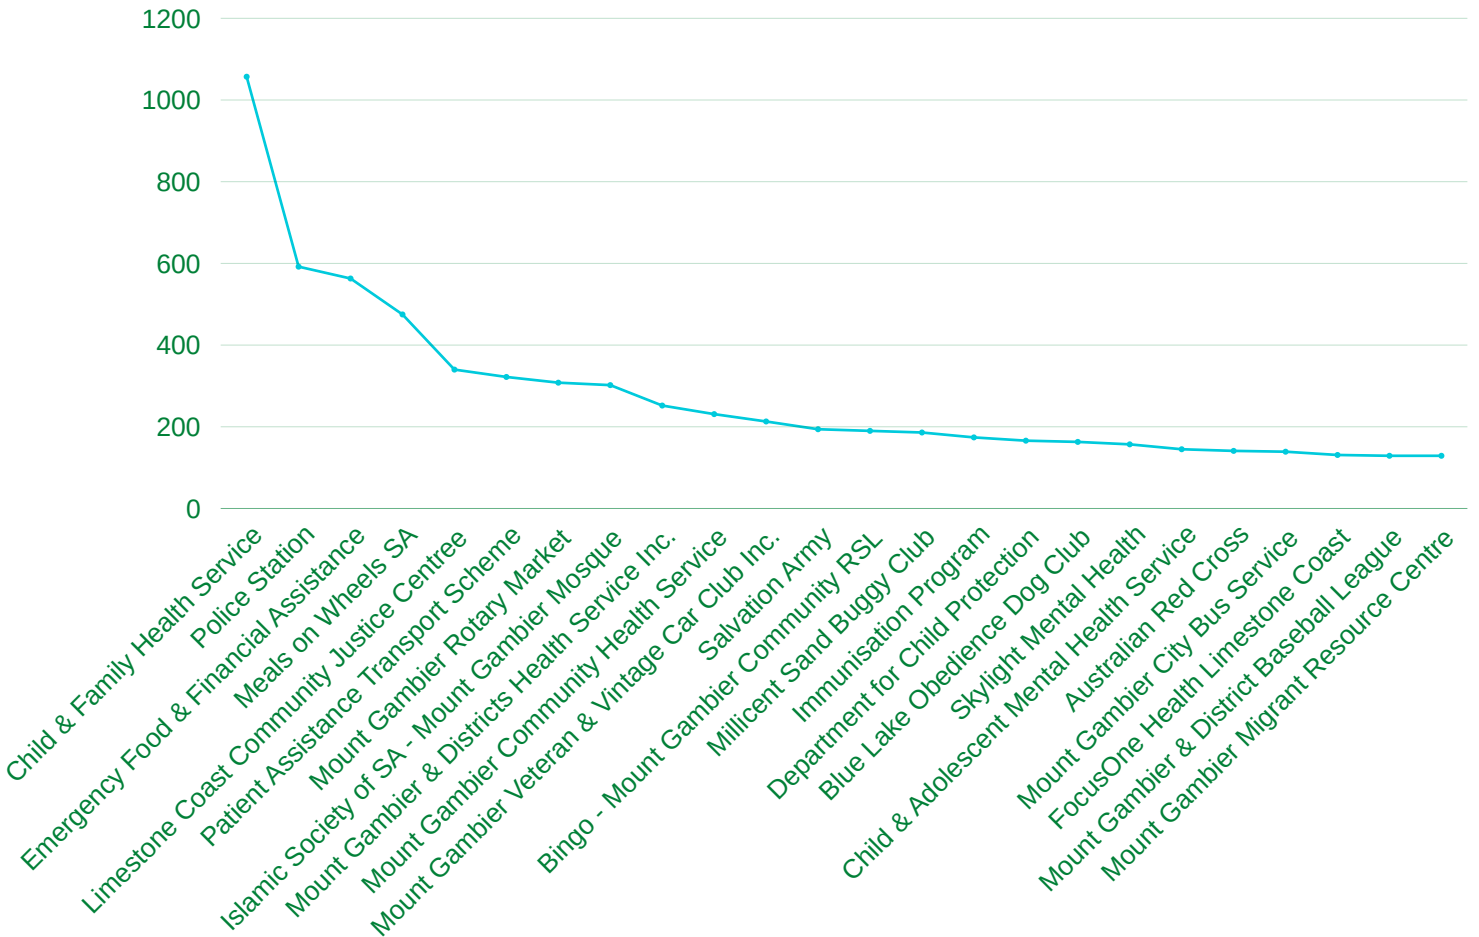

MOUNT GAMBIER

WHAT ARE OUR COMMUNITY NEEDS?

17,632 SESSIONS 1 JULY 2022 - 30 JUNE 2023

TOP 25 LANDING PAGES

SESSIONS BY PRIMARY CATEGORY

WHO ARE OUR USERS?